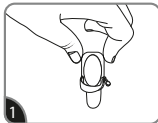

**IMPORTANT**  
Failure to follow instructions  
carefully may cause damage.  
Save instructions or  
visit [command.com](http://command.com)

17302CLR  
[command.com](http://command.com)

## APPLY

1 Clean surface with isopropyl rubbing alcohol\*. Do not use household cleaners.

2 Remove black liner. Apply strip to wall. Press entire strip firmly for 30 sec.

3 Remove blue liner. Press clip to strip firmly for 30 sec. Wait **1 HOUR** before use.

## REMOVE

1 Hold clip gently in place.

2 Never pull the strip towards you! Always pull straight down.

3 Stretch the strip slowly against the wall at least 15 cm to release.

Clips can be reused with Command® Clear Small Refill Strips.