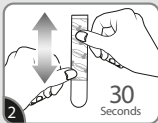

**IMPORTANT**  
Failure to follow instructions  
carefully may cause damage.  
Save instructions or  
visit [command.com](http://command.com)

17302CLR  
[command.com](http://command.com)

## APPLY

1 Clean surface with isopropyl rubbing alcohol\*. Do not use household cleaners.

2 Remove black liner. Apply strip to wall. Press entire strip firmly for 30 sec.

3 Remove blue liner. Press clip to strip firmly for 30 sec. Wait **1 HOUR** before use.