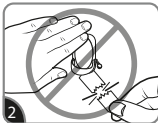

**IMPORTANT**  
Failure to follow instructions  
carefully may cause damage.  
Save instructions or  
visit [command.com](http://command.com)

17302CLR  
[command.com](http://command.com)

## APPLY

1 Clean surface with isopropyl rubbing alcohol\*. Do not use household cleaners.

2 Remove black liner. Apply strip to wall. Press entire strip firmly for 30 sec.

3 Remove blue liner. Press clip to strip firmly for 30 sec. Wait **1 HOUR** before use.

## REMOVE

1 Hold clip gently in place.

2 Never pull the strip towards you! Always pull straight down.

3 Stretch the strip slowly against the wall at least 15 cm to release.

Clips can be reused with Command® Clear Small Refill Strips.