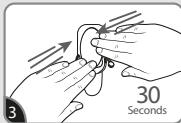

**IMPORTANT**  
Failure to follow instructions  
carefully may cause damage.  
Save instructions or  
visit [command.com](http://command.com)

17302CLR  
[command.com](http://command.com)

## APPLY

1 Clean surface with isopropyl rubbing alcohol\*. Do not use household cleaners.

2 Remove black liner. Apply strip to wall. Press entire strip firmly for 30 sec.

3 Remove blue liner. Press clip to strip firmly for 30 sec. Wait **1 HOUR** before use.