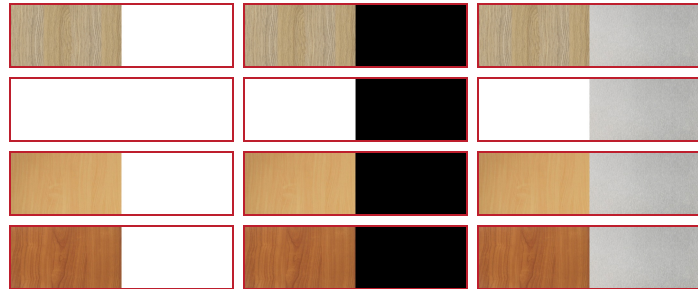

Disc Base Round Table

The disc base has a base flush to the floor, which looks good and avoids a trip hazard. With 3 base colours to match your office as well as a variety of top colours.

Available with 900 or 1200mm diameter and backed by a 5 year warranty.

Finishes:

Product Features

- Flush to the Floor Round Flat Disc Base
- E0 rated melamine board
- Available in 900mm or 1200mm Diameter Tops x 755mm H Overall
- Available in White or Black Powdercoated, or Stainless Steel Base
- Available in Natural Oak, Natural White, Beech and Cherry Top