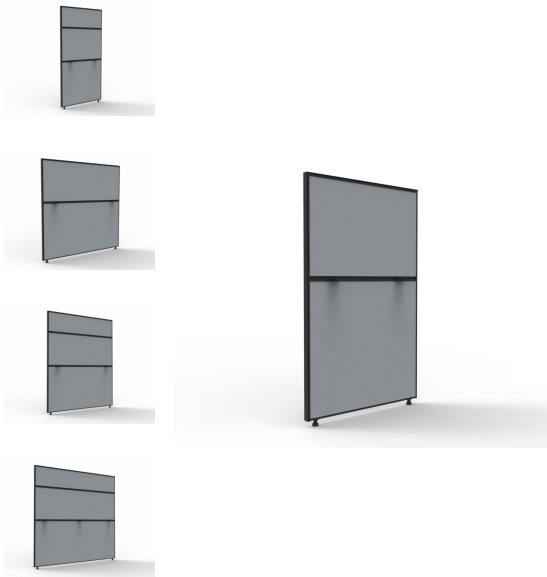

SHUSH30 Screens

The SHUSH30 screen range features a 30mm slimline screen with a square profile, powder coat frame and a full fabric pinnable surface with adjustable levelling feet.

The two heights allow for either full communication or some privacy between users.

- Slimline 30mm screen
 - Pinnable full fabric surface
 - Adjustable levelling feet
 - Powdercoated frame
-
- The SHUSH30 is a screen system that can create endless configurations
 - Create runs of any length
 - Use the 2 different screen heights to create privacy or encourage teamwork
 - Use completely screen hung tops with no legs or use with Profile, Loop, Eternity, Span or DC-60 legs
 - **LRB18 WS or LRB18 BL required when using with Profile, Loop or Eternity legs
 - Create freestanding cubicles without constructing permanent walls
 - Use taller screens to create private personal pods without the construction of walls
 - Join pods to create cubicles as you require for your office set up
 - Create a free standing self contained temporary cubicle that can be deconstructed and moved
 - Use joining poles to join screens and create your own configurations

Specifications

SKU	Height	Width	Thickness
IS712	1200mm	750mm	30mm
IS715	1500mm	750mm	30mm
IS1212	1200mm	1200mm	30mm
IS1215	1500mm	1200mm	30mm
IS1512	1200mm	1500mm	30mm
IS1515	1500mm	1500mm	30mm
IS1812	1200mm	1800mm	30mm