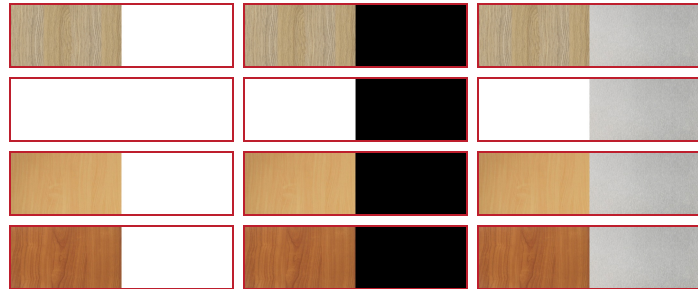

Disc Base Round Table

The disc base has a base flush to the floor, which looks good and avoids a trip hazard. With 3 base colours to match your office as well as a variety of top colours.

Available with 900 or 1200mm diameter and backed by a 5 year warranty.

Finishes:

Product Features

- Flush to the Floor Round Flat Disc Base
- E1 rated melamine board
- Available in 900mm or 1200mm Diameter Tops x 755mm H Overall
- Available in White or Black Powdercoated, or Stainless Steel Base
- Available in Natural Oak, Natural White, Beech and Cherry Top