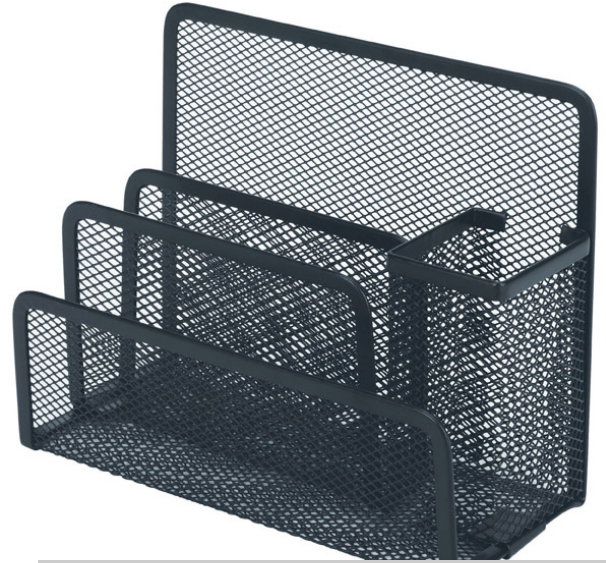

# PRODUCT SPECIFICATION SHEET

**Product Code:** 48459  
**Brand Code:** ESSELTE  
**Description:** ESSELTE MESH DESK ORGANISER BLACK  
**Category:** OFFICE AND HOME ESSENTIALS

## Catalogue Copy

This stylish contemporary design desk accessories range will suit any work environment.

## Features and Benefits

- Sturdy steel mesh range
- Add a touch of sophisticated elegance to your desk.
- Perfect for the home or in the office
- Desk organiser
- Black

Dimensions	
W X L X H (mm)	174x80x137
Gross Weight (g)	210
Product Barcode	9310924324061
Unit of Measure	PC
Minimum Order Quantity	1
Inner Carton Dimensions	
Inner Unit Quantity	0
W X L X H ( )	0x0x0
Gross Weight ( )	0
Inner Barcode	
Outer / Shipper Carton Dimensions	
Outer Carton Quantity	72
W X L X H (mm)	408x566x590
Gross Weight (g)	17655
Outer Carton Barcode	19310924324068
Shipping Information	
Lowest Possible Unit	PC
General Product Information	
Variant	BLACK
Layers/Pallet	2
Cases/Layer	288