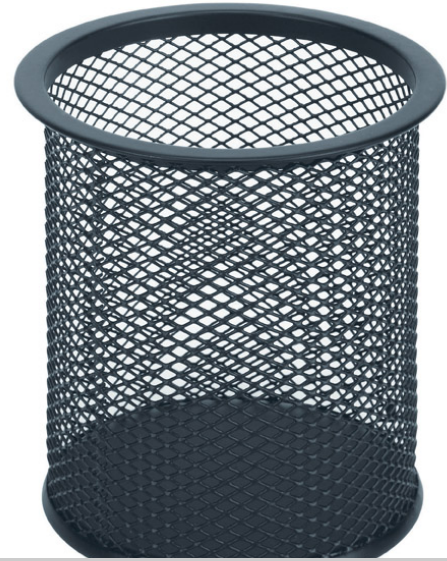

PRODUCT SPECIFICATION SHEET

Product Code: 47547
Brand Code: ESSELTE
Description: ESSELTE MESH PENCIL CUP BLACK
Category: OFFICE AND HOME ESSENTIALS

Tagline

From to do? to done

Catalogue Copy

This stylish contemporary design desk accessories range will suit any work environment.

Features and Benefits

- Sturdy steel mesh range
- Add a touch of sophisticated elegance to your desk.
- Perfect for the home or in the office
- Pencil cup
- Black

Dimensions	
W X L X H (mm)	90x90x95
Gross Weight (g)	60
Product Barcode	9310924322784
Unit of Measure	PC
Minimum Order Quantity	1
Inner Carton Dimensions	
Inner Unit Quantity	0
W X L X H ()	0x0x0
Gross Weight ()	0
Inner Barcode	
Outer / Shipper Carton Dimensions	
Outer Carton Quantity	96
W X L X H (mm)	404x582x462
Gross Weight (g)	9060
Outer Carton Barcode	19310924322781
Shipping Information	
Lowest Possible Unit	PC
General Product Information	
Variant	BLACK
Layers/Pallet	2
Cases/Layer	384