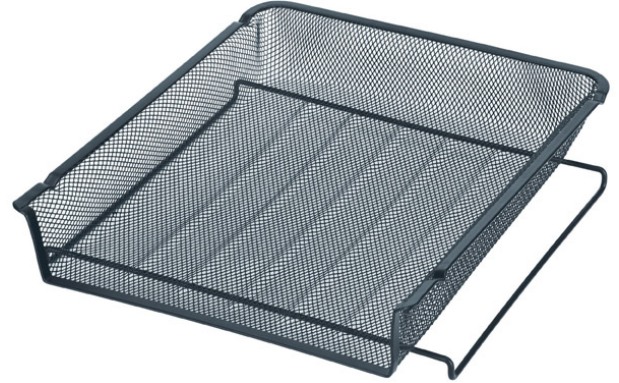

PRODUCT SPECIFICATION SHEET

Product Code: 47546
Brand Code: ESSELTE
Description: ESSELTE MESH DOCUMENT TRAY A4 PORTRAIT
 BLACK
Category: OFFICE AND HOME ESSENTIALS

Tagline

From to do? to done

Catalogue Copy

This stylish contemporary design desk accessories range will suit any work environment.

Features and Benefits

- Sturdy steel mesh range
- Add a touch of sophisticated elegance to your desk.
- Perfect for the home or in the office
- Document tray
- A4
- Portrait
- Black

Dimensions	
W X L X H (mm)	290x335x73
Gross Weight (g)	240
Product Barcode	9310924322760
Unit of Measure	PC
Minimum Order Quantity	1
Inner Carton Dimensions	
Inner Unit Quantity	0
W X L X H ()	0x0x0
Gross Weight ()	0
Inner Barcode	
Outer / Shipper Carton Dimensions	
Outer Carton Quantity	24
W X L X H (mm)	362x615x776
Gross Weight (g)	10900
Outer Carton Barcode	19310924322767
Shipping Information	
Lowest Possible Unit	PC
General Product Information	
Variant	BLACK
Layers/Pallet	2
Cases/Layer	96